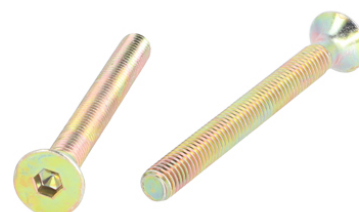

PRODUCT SHEET

Description:

Insex Screw, M6x60mm, Steel-Yellow Zinc Pl, No Point

Item number:

12.04.068-9

Units	Box	Carton	HS Code	Barcode
Pcs.	1	1500	7318155898	
				5704866457408

dk	d	l	b.	s
12	M6	60	50	4

SISO A/S

Mileparken 11
DK-2740 Skovlunde
Denmark
VAT: DK 24786013

Phone +45 45 830 900

www.siso.dk
siso@siso.dk

Danske Bank
Nytorv Branch
Copenhagen
SWIFT: DABADKKK

Account no.
4180 3112 112936
IBAN Account
DK7230003112112936