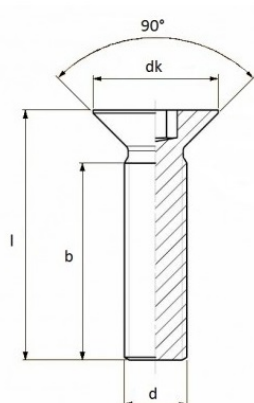

PRODUCT SHEET

Description:

Insex Screw, M6x60mm, Steel-Yellow Zinc Pl, No Point

Item number:

12.04.068-9

Units	Box	Carton	HS Code	Barcode
Pcs.	1	1500	7318155898	
				5704866457408

dk	d	l	b.	s
12	M6	60	50	4

SISO A/S

Mileparken 11
DK-2740 Skovlunde
Denmark
VAT: DK 24786013

Phone +45 45 830 900

www.siso.dk
siso@siso.dk

Danske Bank
Nytorv Branch
Copenhagen
SWIFT: DABADKKK

Account no.
4180 3112 112936
IBAN Account
DK7230003112112936